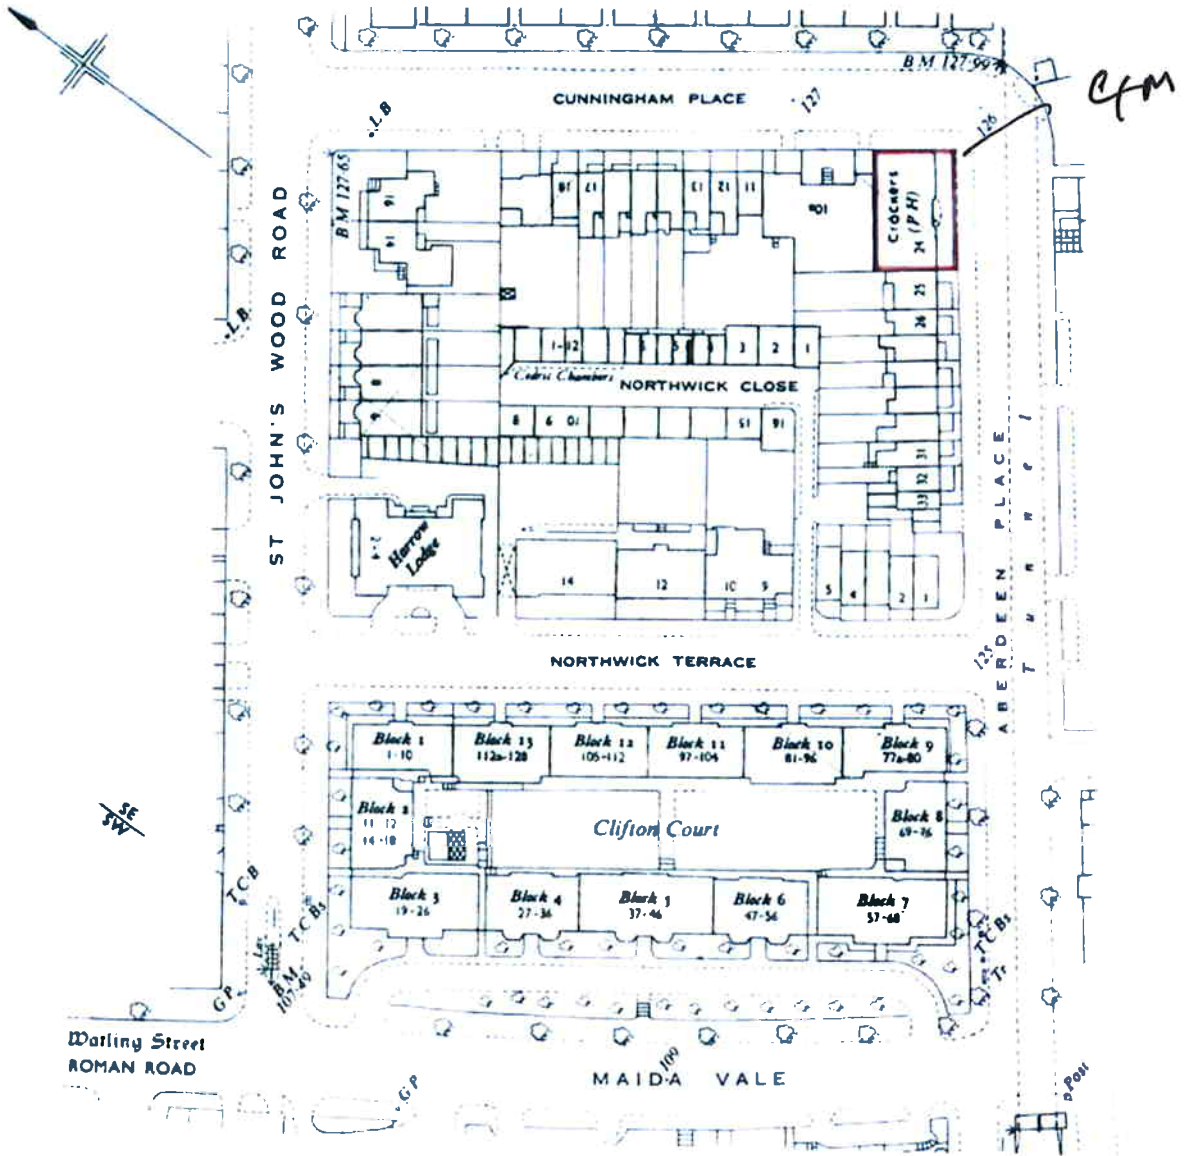

H.M. LAND REGISTRY

TITLE NUMBER

NGL519437

ORDNANCE SURVEY
PLAN REFERENCE [Ⓢ]

COUNTY SHEET
GREATER LONDON

NATIONAL GRID
TQ 2682

SECTION
Z

Scale: 1/1250

© Crown copyright 1977.

CITY OF WESTMINSTER

Old Reference LN VI 49 W

This title is dealt with by Land Registry, Harrow Office.

This is a print of the view of the title plan obtained from HM Land Registry showing the state of the title plan on 26 JAN 2007 at 12:26:41. It may not be to the scale shown on the title plan.
©Crown Copyright. Produced by HMLR. Further reproduction in whole or in part is prohibited without the prior written permission of Ordnance Survey. Licence Number GD272728.